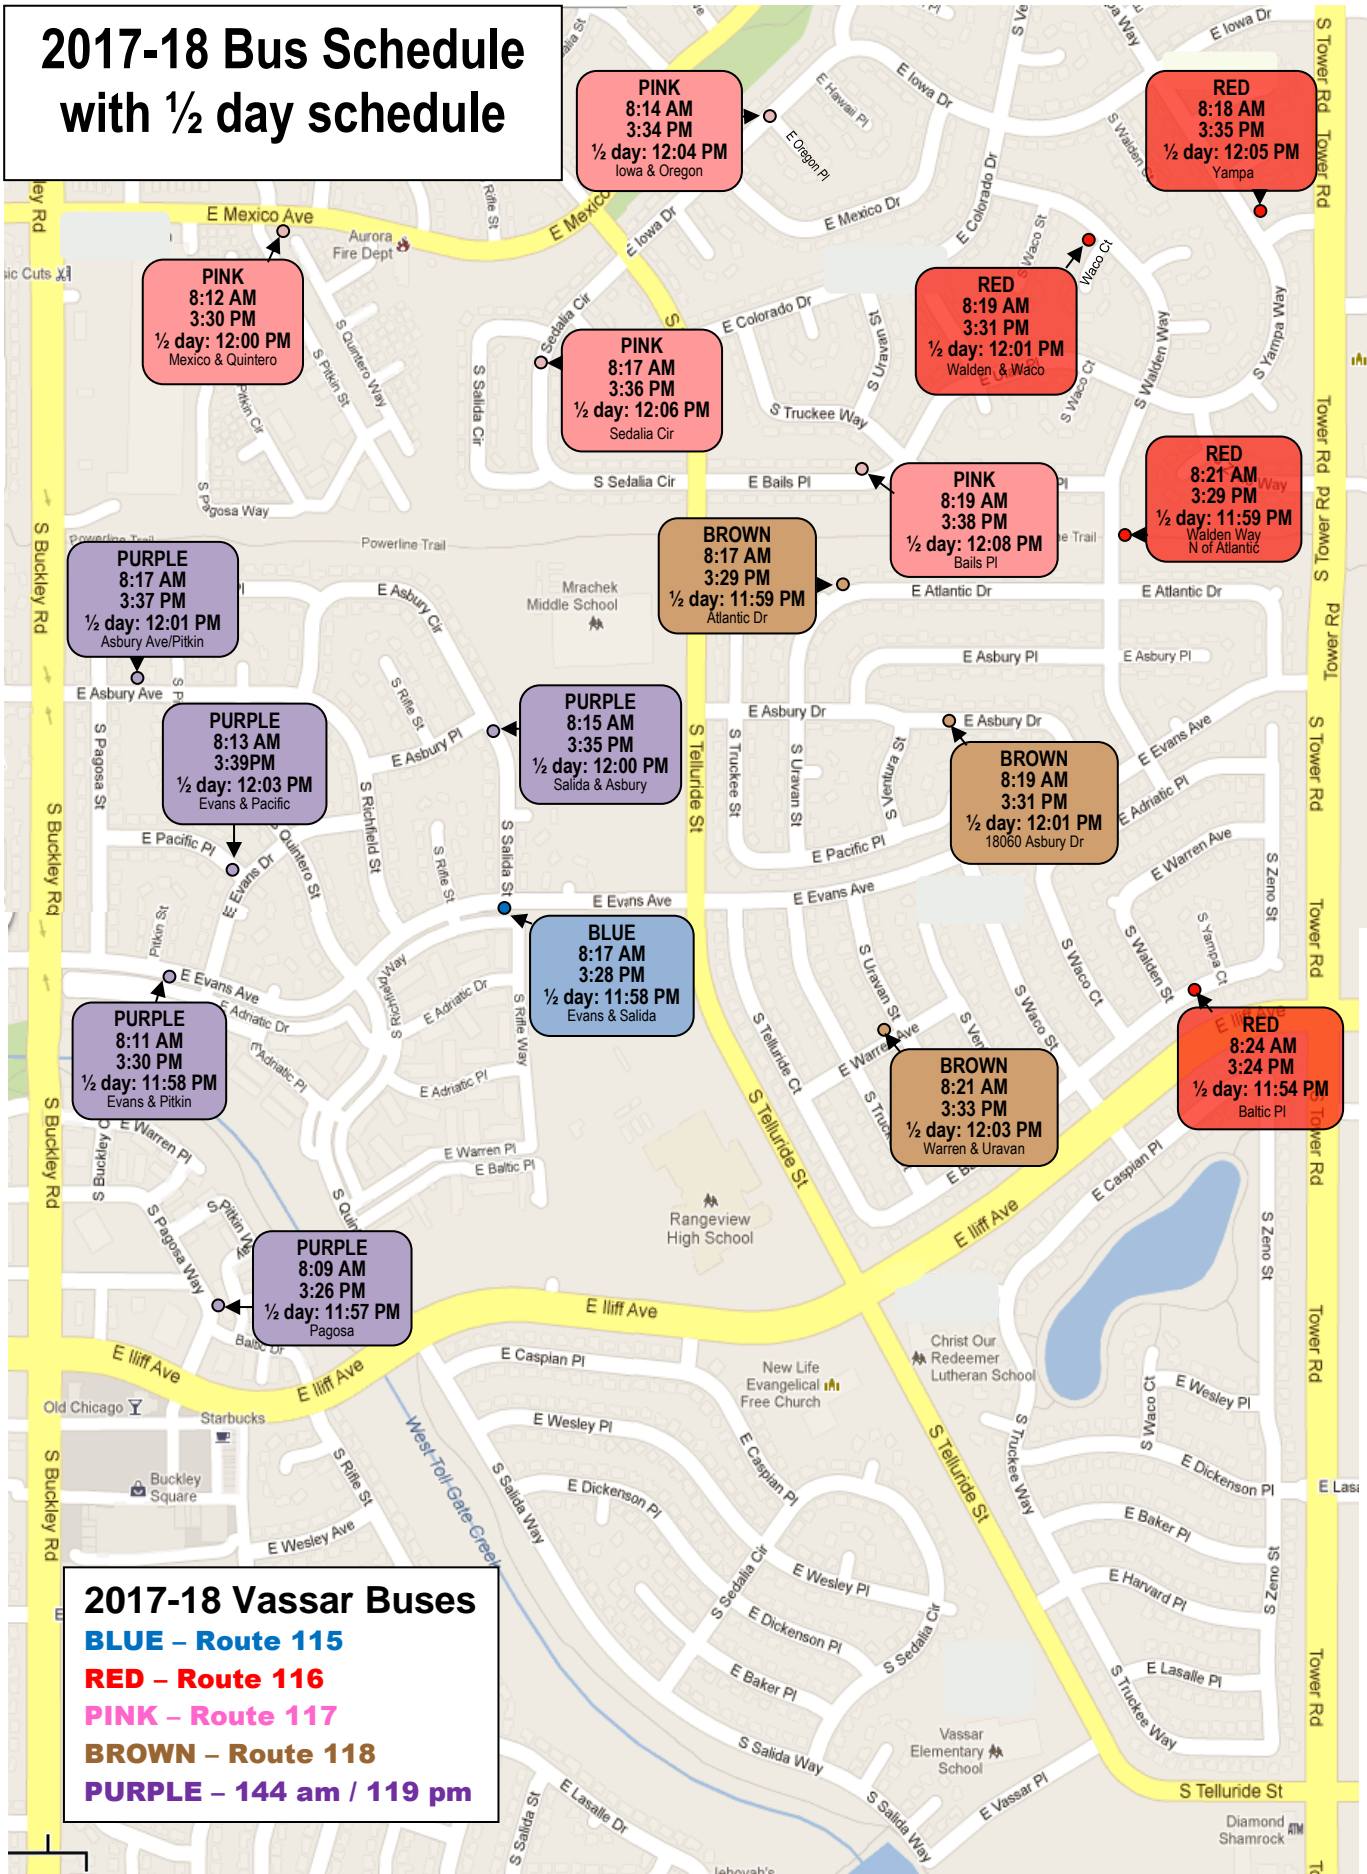

2017-18 Bus Schedule with ½ day schedule

2017-18 Vassar Buses
BLUE - Route 115
RED - Route 116
PINK - Route 117
BROWN - Route 118
PURPLE - 144 am / 119 pm